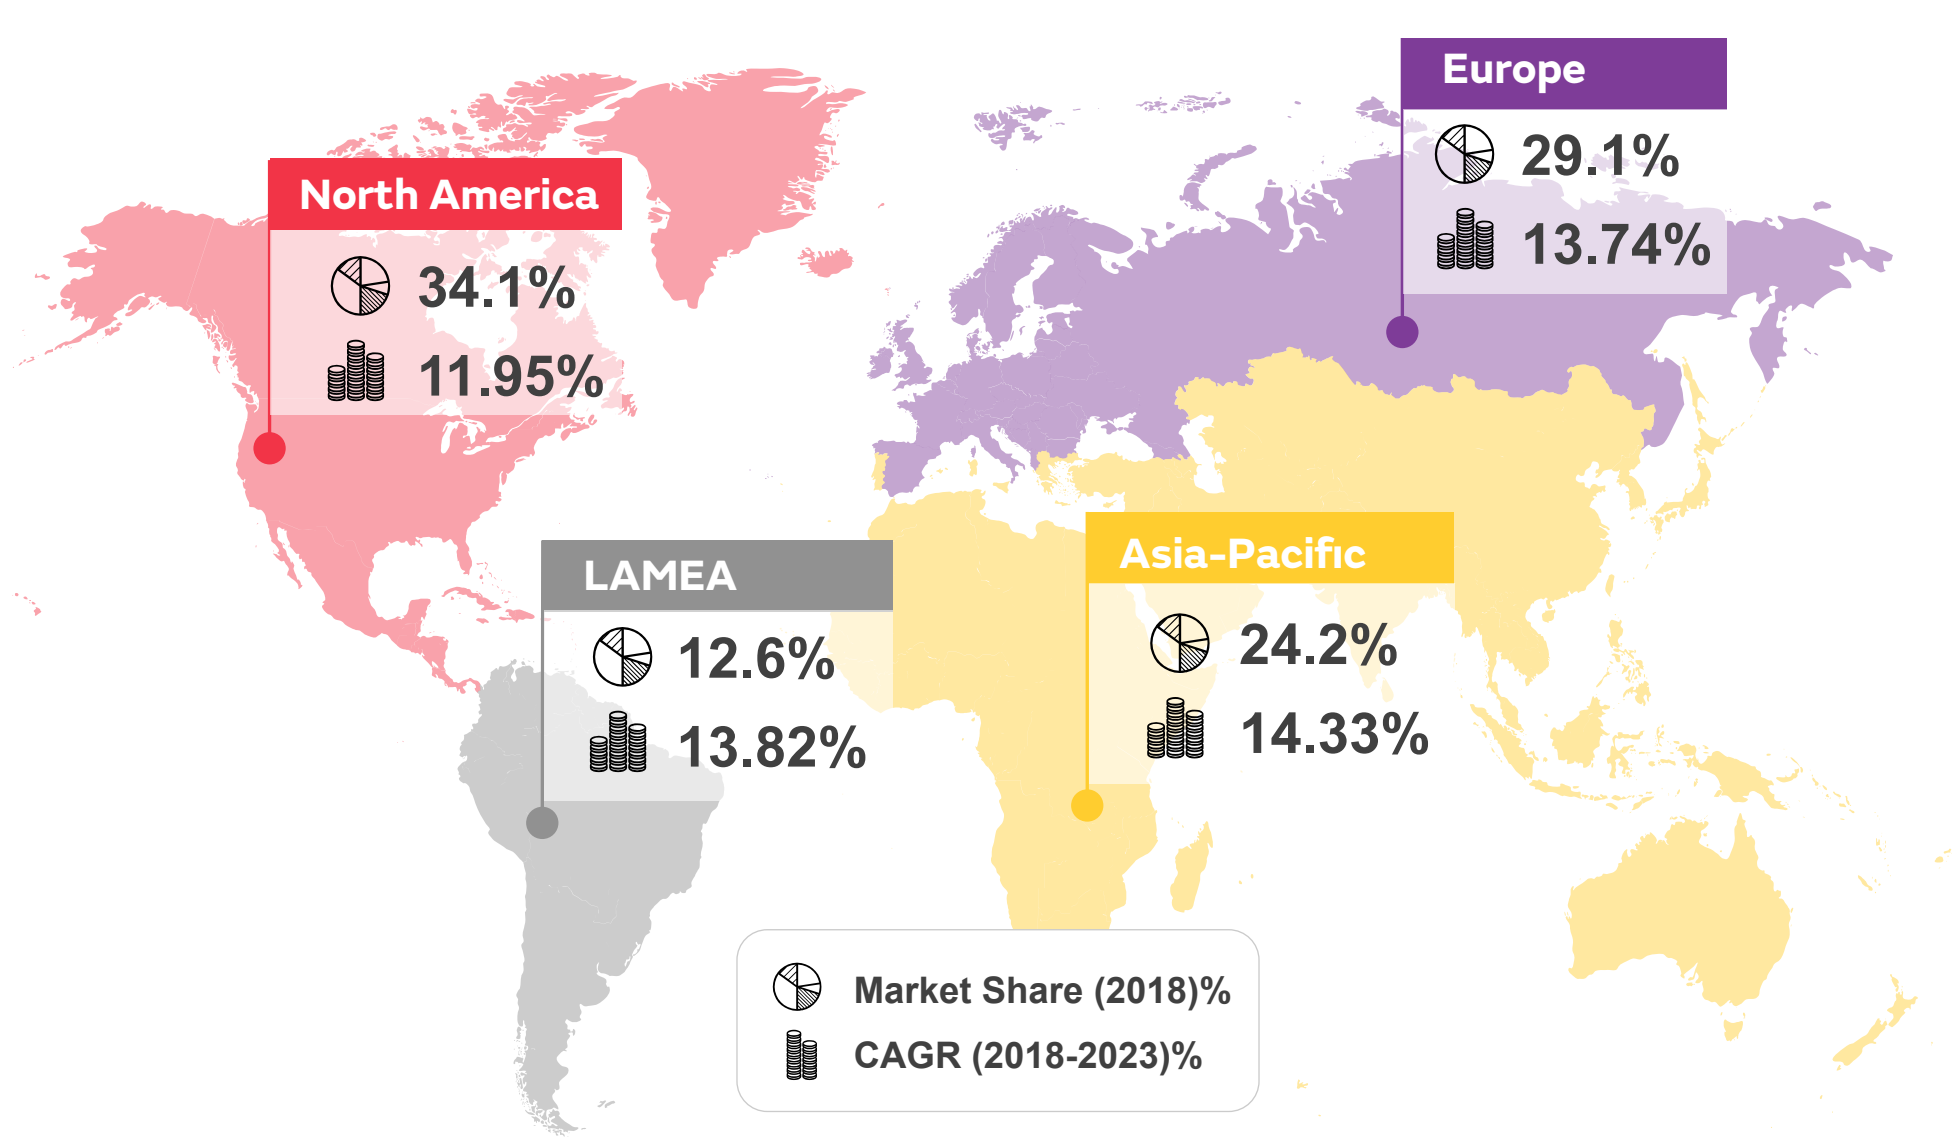

SMART FACTORY AUTOMATION

RESPONSIVE, SELF-MAINTAINING, CONNECTED MANUFACTURING

The Global Smart Factory Automation market in the manufacturing sector is projected to grow at a CAGR of 13.3% to reach \$994.0 bn by 2023.

\$533 BILLION
2018

CAGR
13.3%

\$994 BILLION
2023

On average, companies adopting Smart Factory Automation solutions are expecting cost savings between

15% - 20%

The main segments in the Smart Factory Automation industry are

- Hardware
- Software
- Services

Global Smart Factory Automation Market (By Geography, 2018-2023)

Global Smart Factory Automation Market (By Application, 2018 - 2023)

DRIVERS

Real Time Asset Monitoring
Real time asset monitoring has increased drastically specially in the manufacturing industry. The ability to instantly notify users of any safety or delivery shortcomings.