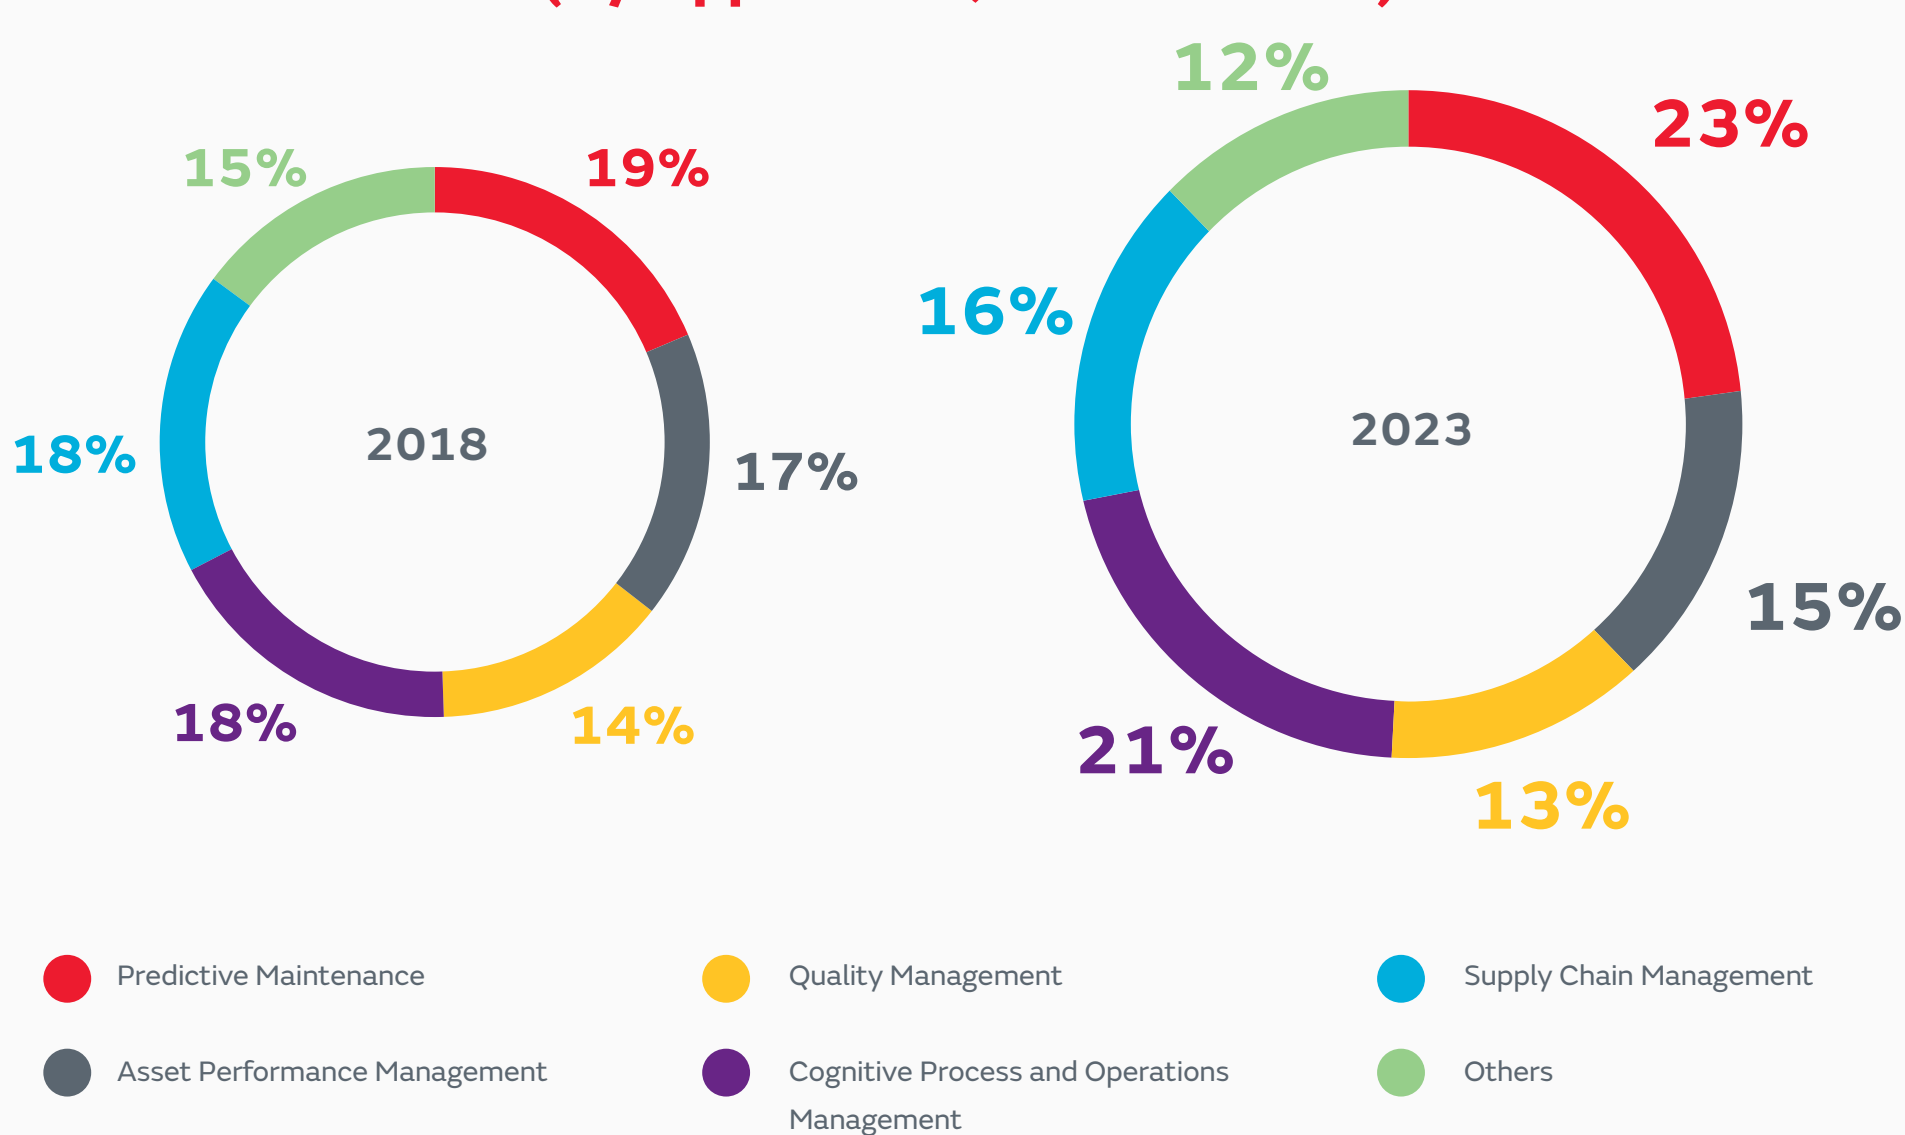

SMART FACTORY AUTOMATION

RESPONSIVE, SELF-MAINTAINING, CONNECTED MANUFACTURING

The Global Smart Factory Automation market in the manufacturing sector is projected to grow at a CAGR of 13.3% to reach \$994.0 bn by 2023.

\$533 BILLION
2018

CAGR
13.3%

\$994 BILLION
2023

On average, companies adopting Smart Factory Automation solutions are expecting cost savings between

15% - 20%

The main segments in the Smart Factory Automation industry are

- Hardware
- Software
- Services

Global Smart Factory Automation Market (By Geography, 2018-2023)

Global Smart Factory Automation Market (By Application, 2018 - 2023)

DRIVERS

Real Time Asset Monitoring
Real time asset monitoring has increased drastically specially in the manufacturing industry. The ability to instantly notify users of any safety or delivery shortcomings.

Low Cost of Ownership
Integration of smart sensors into industrial machines has increased cost efficiency by 50% and is expected to increase savings further.

Need to Lower Cost and Improve Efficiency
The advent of adapting to Smart Factory Automation via connected devices has enabled manufacturers to lower resource consumption and increase productivity.